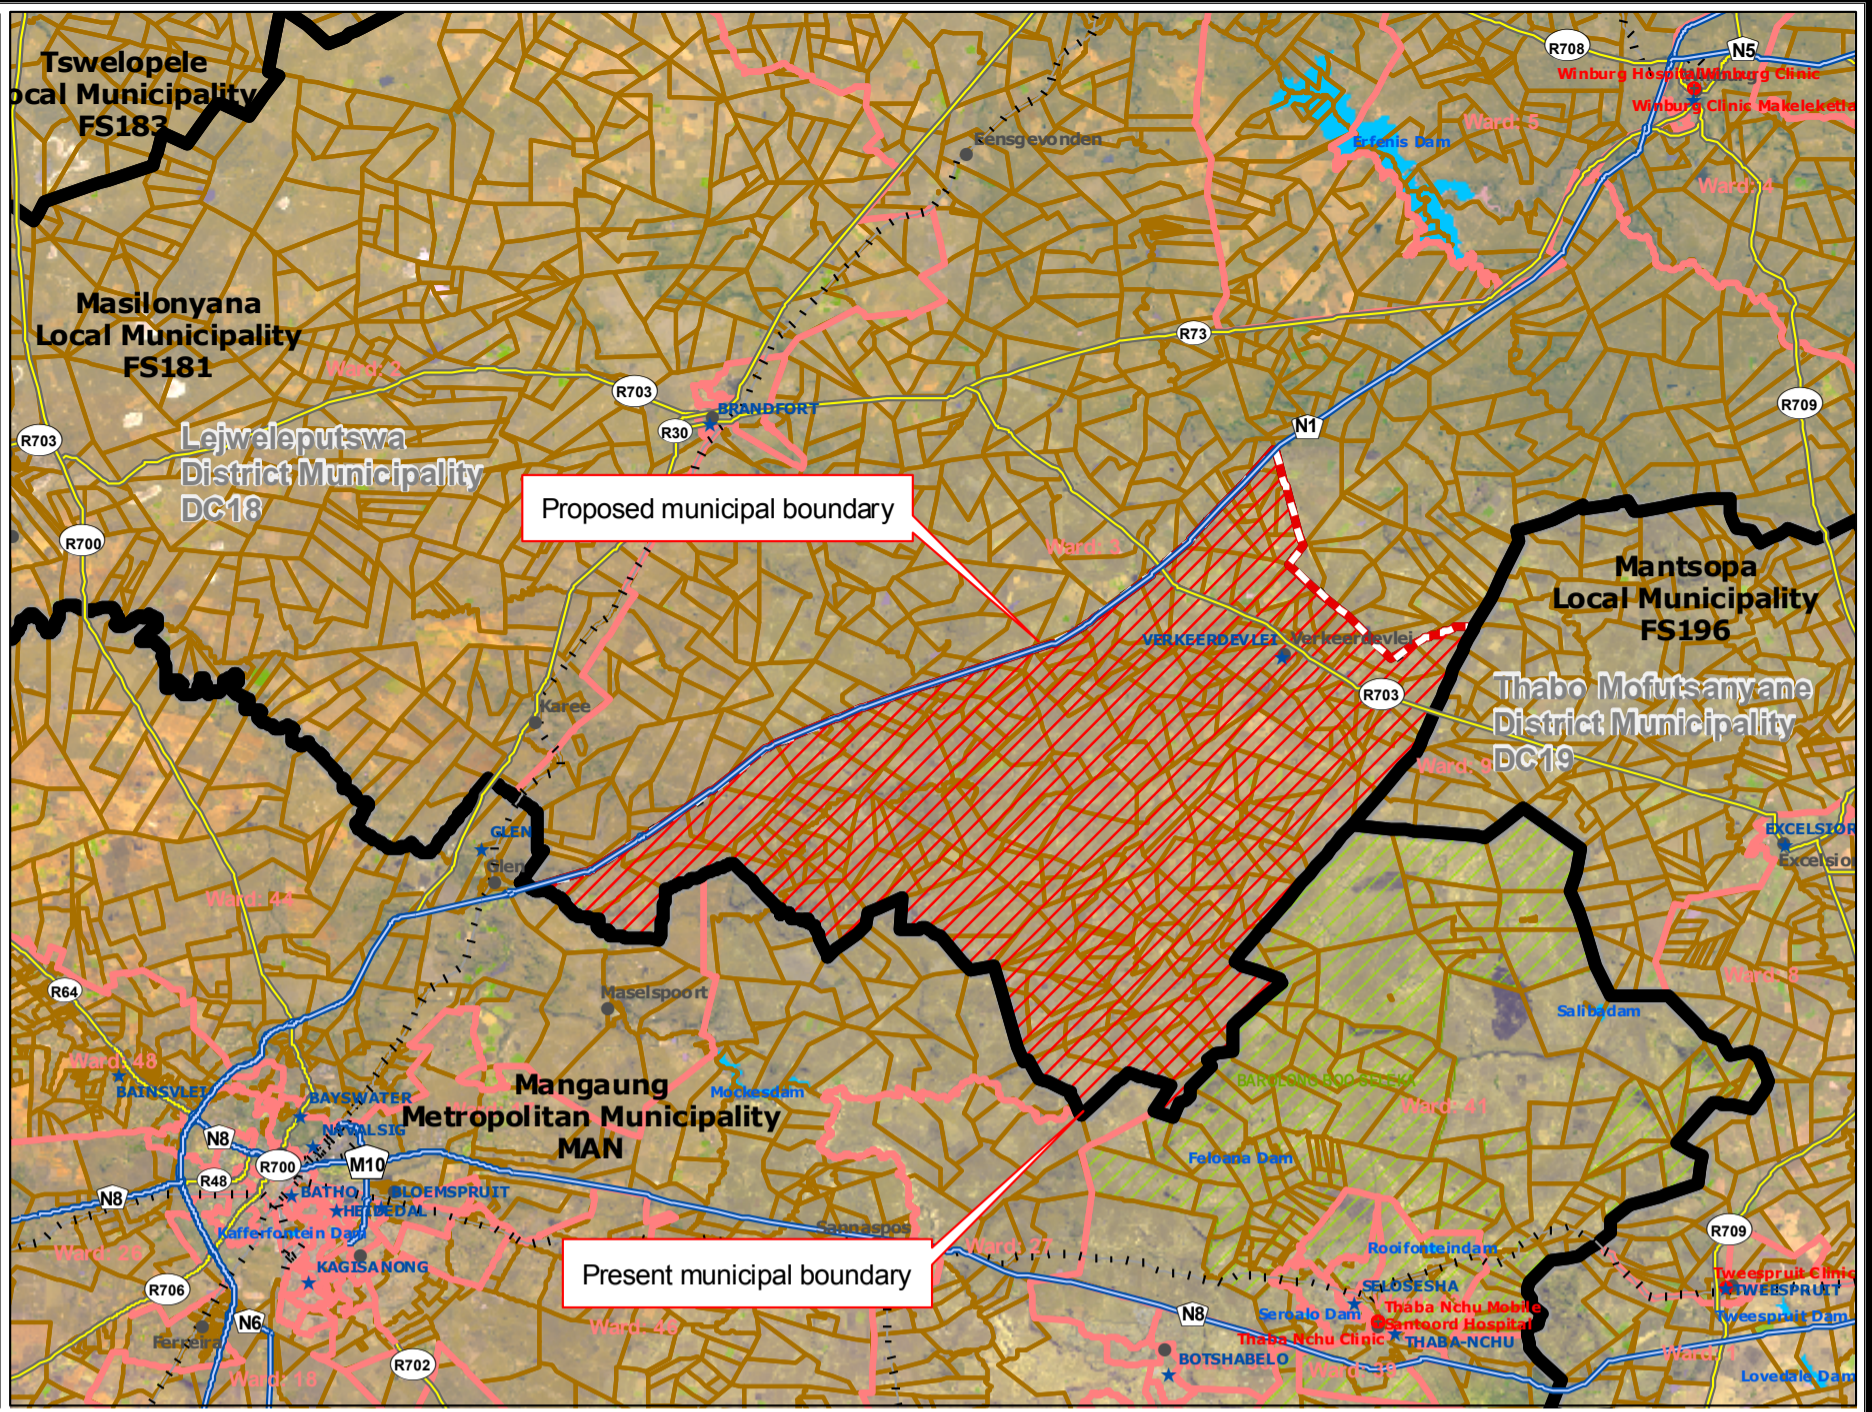

Redetermination of municipal boundaries

MAP NUMBER  
**DEM315**

DATE  
**February 2012**

Legend

- District Municipalities
- Local / Metro Municipalities
- Proposed boundary change
- Traditional Council Areas
- Wards
- SubPlace
- Parent Farms
- Dams
- National Roads
- Main Roads
- Secondary Roads
- Streets
- Railways
- Rivers
- Towns
- Schods
- Health Facilities
- Police Stations
- Airports

**PRE SECTION 26 DESCRIPTION:**

Proposed redetermination of the municipal boundaries of Masilonyana Local Municipality (FS181), Lejweleputswa District Municipality (DC18) and Mangaung Metropolitan Municipality (MAN), by excluding the Verkeerde Vlei-Tshepong area from the municipal areas of Masilonyana Local Municipality (FS181) and Lejweleputswa District municipality (DC18), and by including it into the municipal area of Mangaung Metropolitan Municipality (MAN)

O  
V  
E  
R  
V  
I  
E  
W  
M  
A  
P